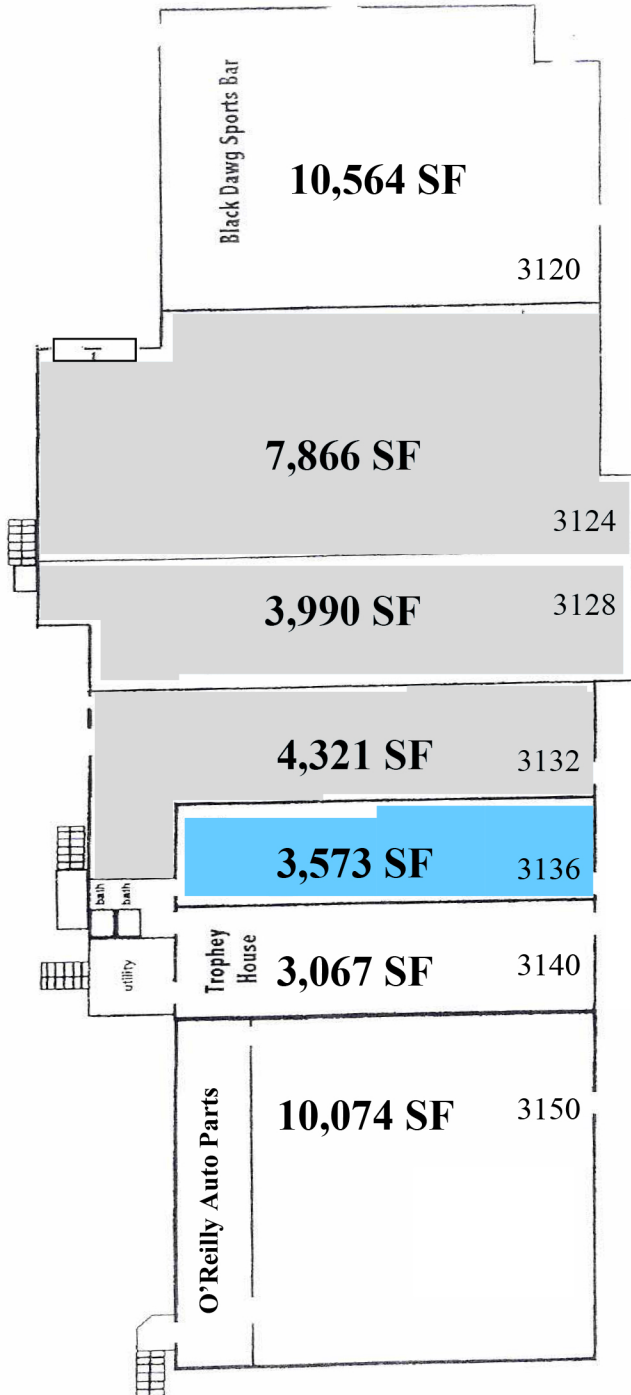

Site Plan

Burnsville Plaza 3150 Hwy 13

(Current Layout)

<u>Suite:</u>	<u>Availability:</u>
7,866 SF	Now
3,990 SF	Now
4,321 SF	Now
<u>3,573 SF</u>	Now
<u>19,750 SF</u>	Contiguous