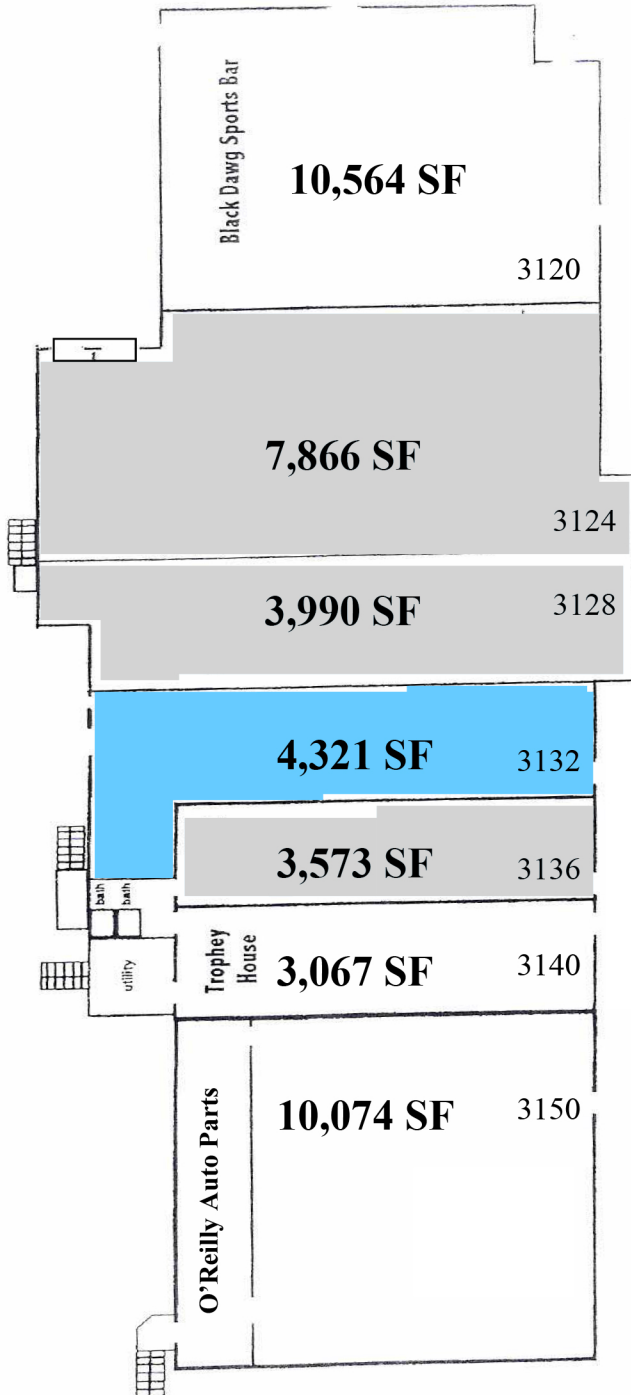

Site Plan

Burnsville Plaza 3150 Hwy 13

(Current Layout)

<u>Suite:</u>	<u>Availability:</u>
7,866 SF	Now
3,990 SF	Now
4,321 SF	Now
<u>3,573 SF</u>	Now
<u>19,750 SF</u>	Contiguous