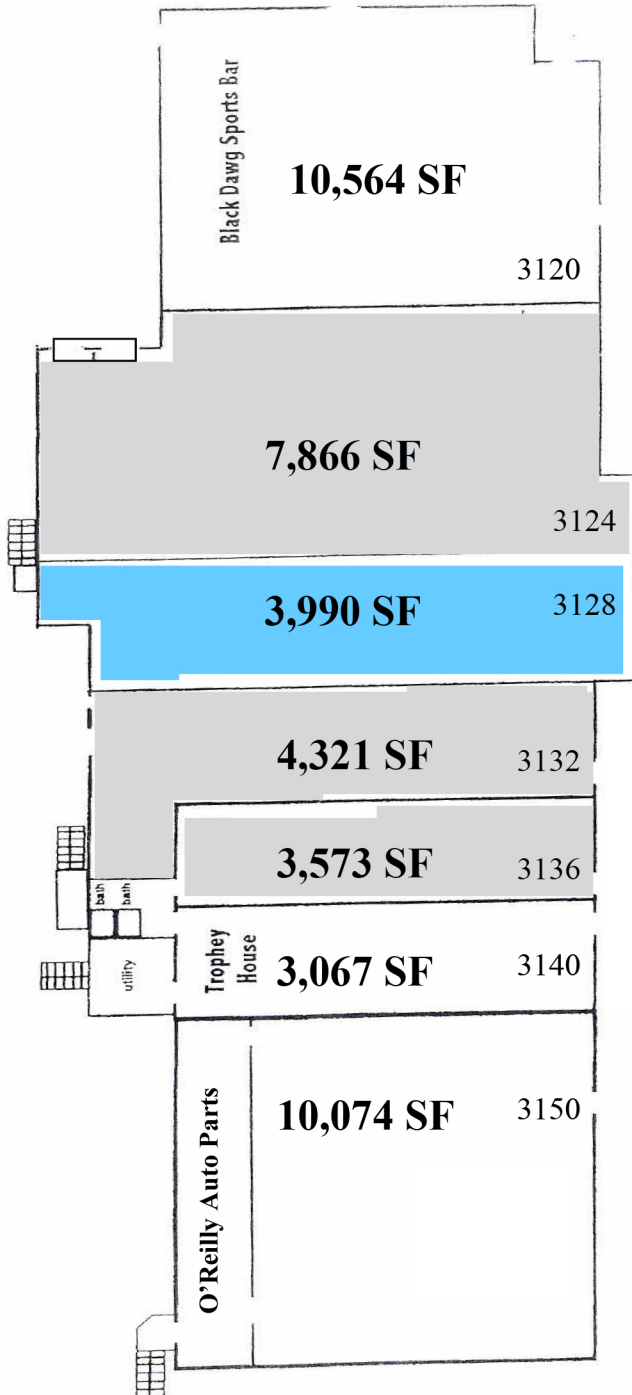

## Site Plan

### Burnsville Plaza 3150 Hwy 13

*(Current Layout)*

*Suite:*

*Availability:*

*7,866 SF*

*Now*

*3,990 SF*

*Now*

*4,321 SF*

*Now*

*3,573 SF*

*Now*

*19,750 SF*

*Contiguous*