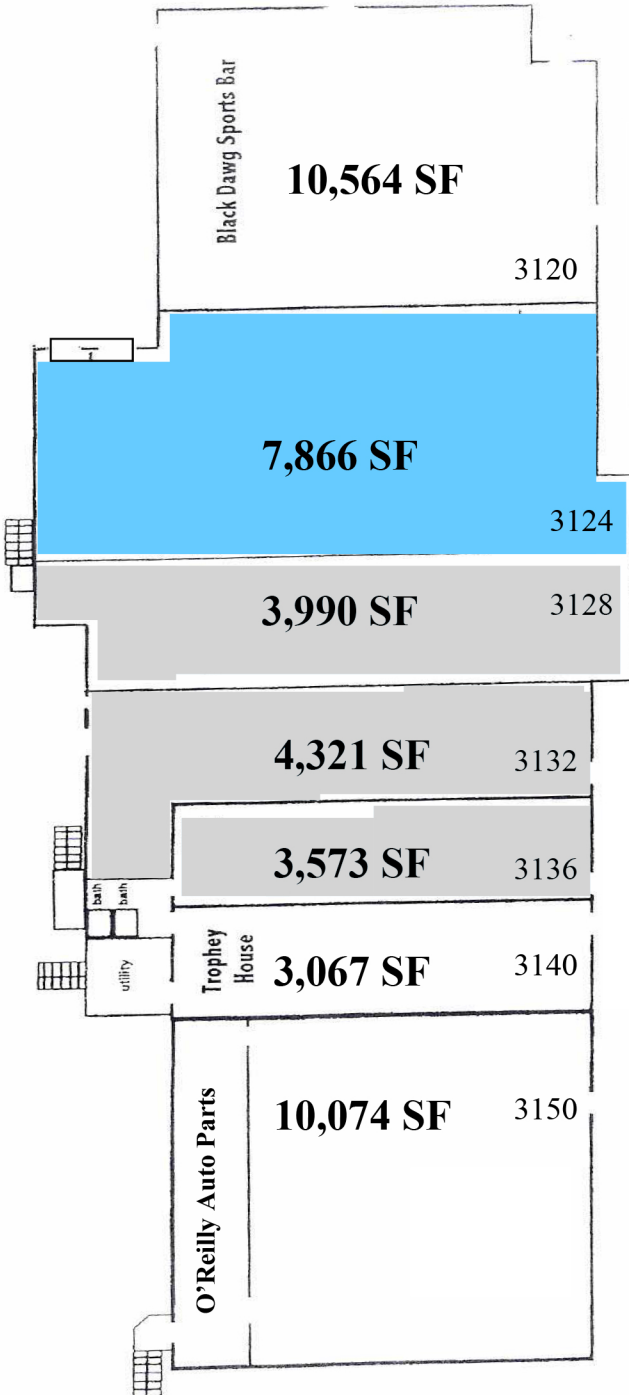

Site Plan

Burnsville Plaza 3150 Hwy 13

(Current Layout)

Suite:

Availability:

7,866 SF

Now

3,990 SF

Now

4,321 SF

Now

3,573 SF

Now

19,750 SF

Contiguous